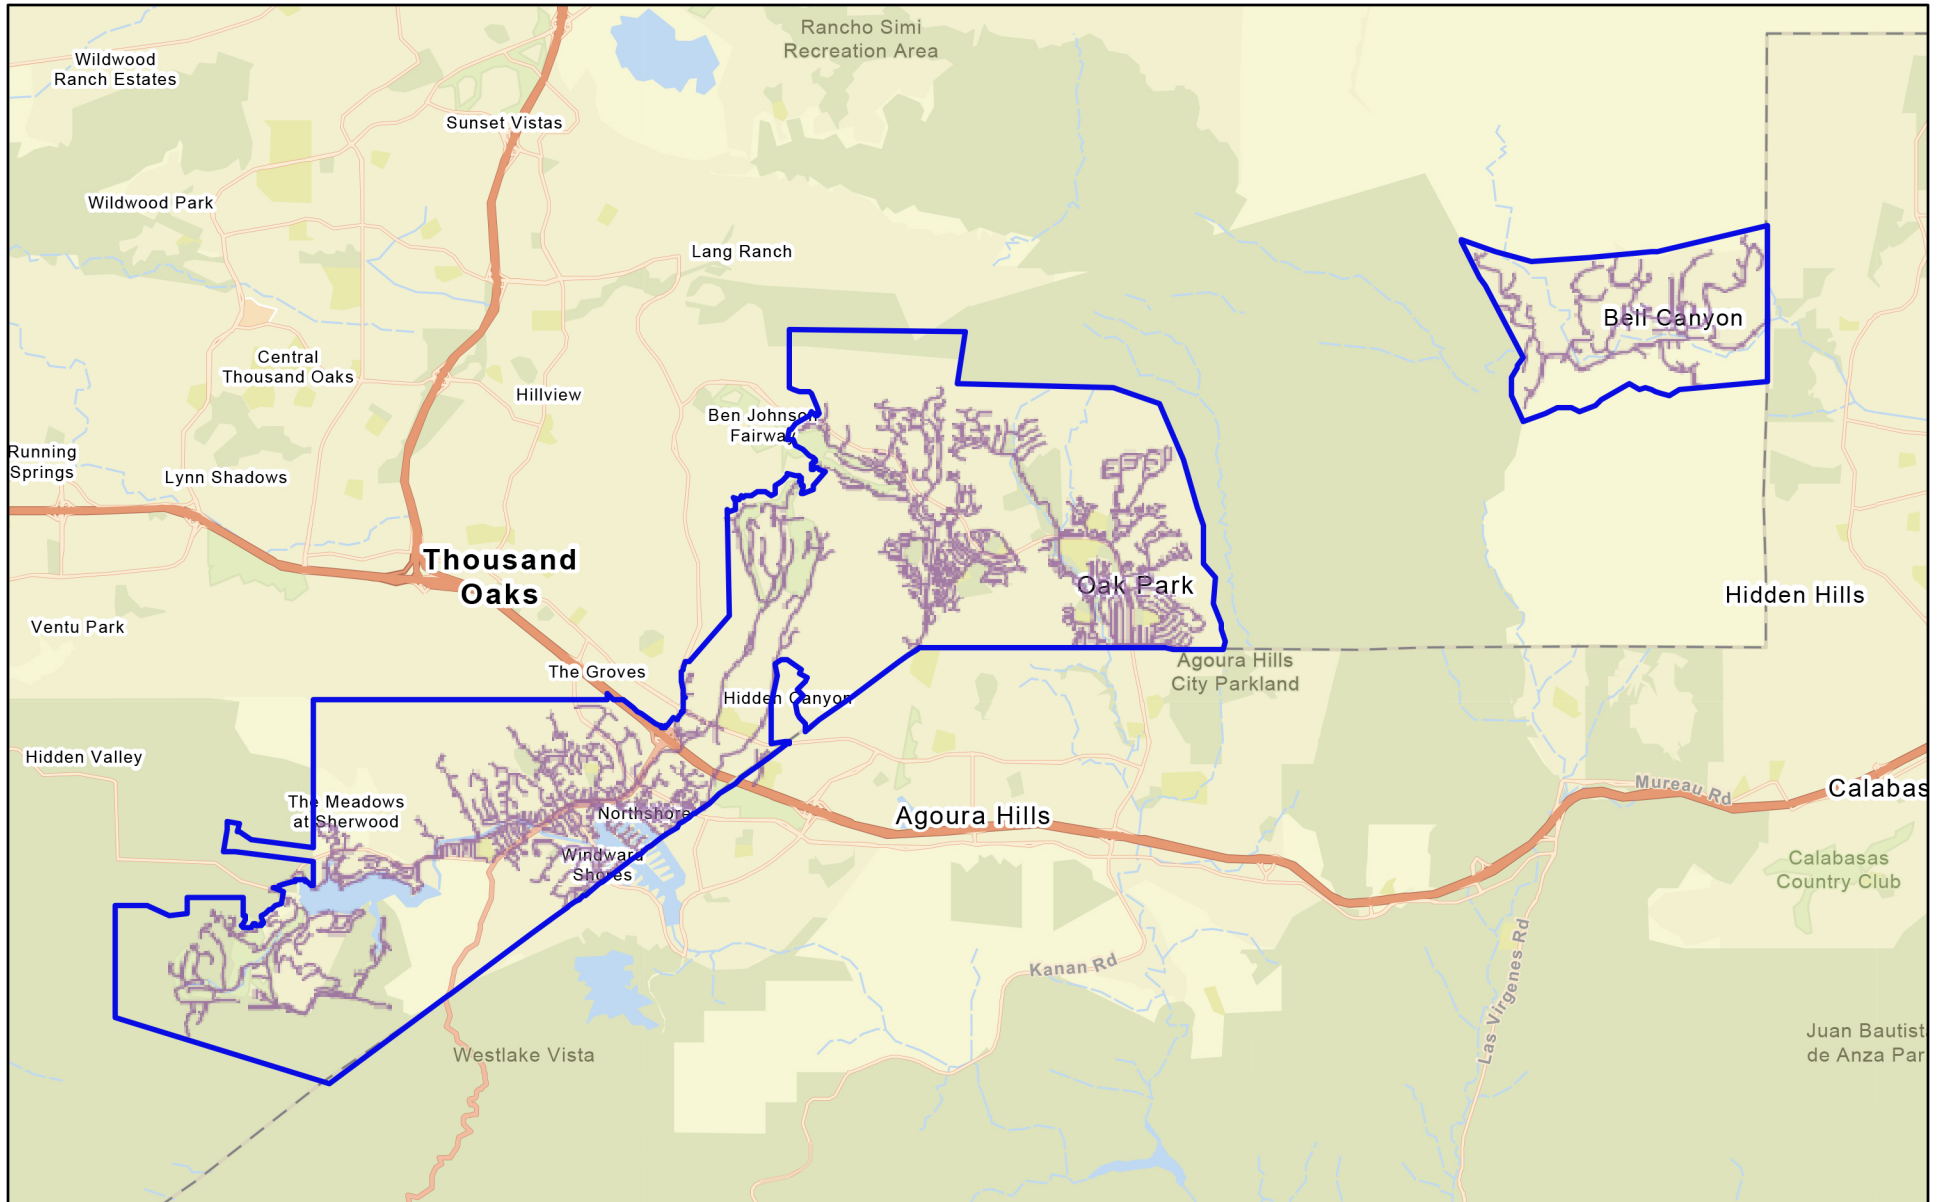

# Triunfo Water & Sanitation District Service Area

6/12/2025

 Triunfo service area boundary

Sources: Esri, TomTom, Garmin, FAO, NOAA, USGS, (c) OpenStreetMap contributors, and the GIS User Community