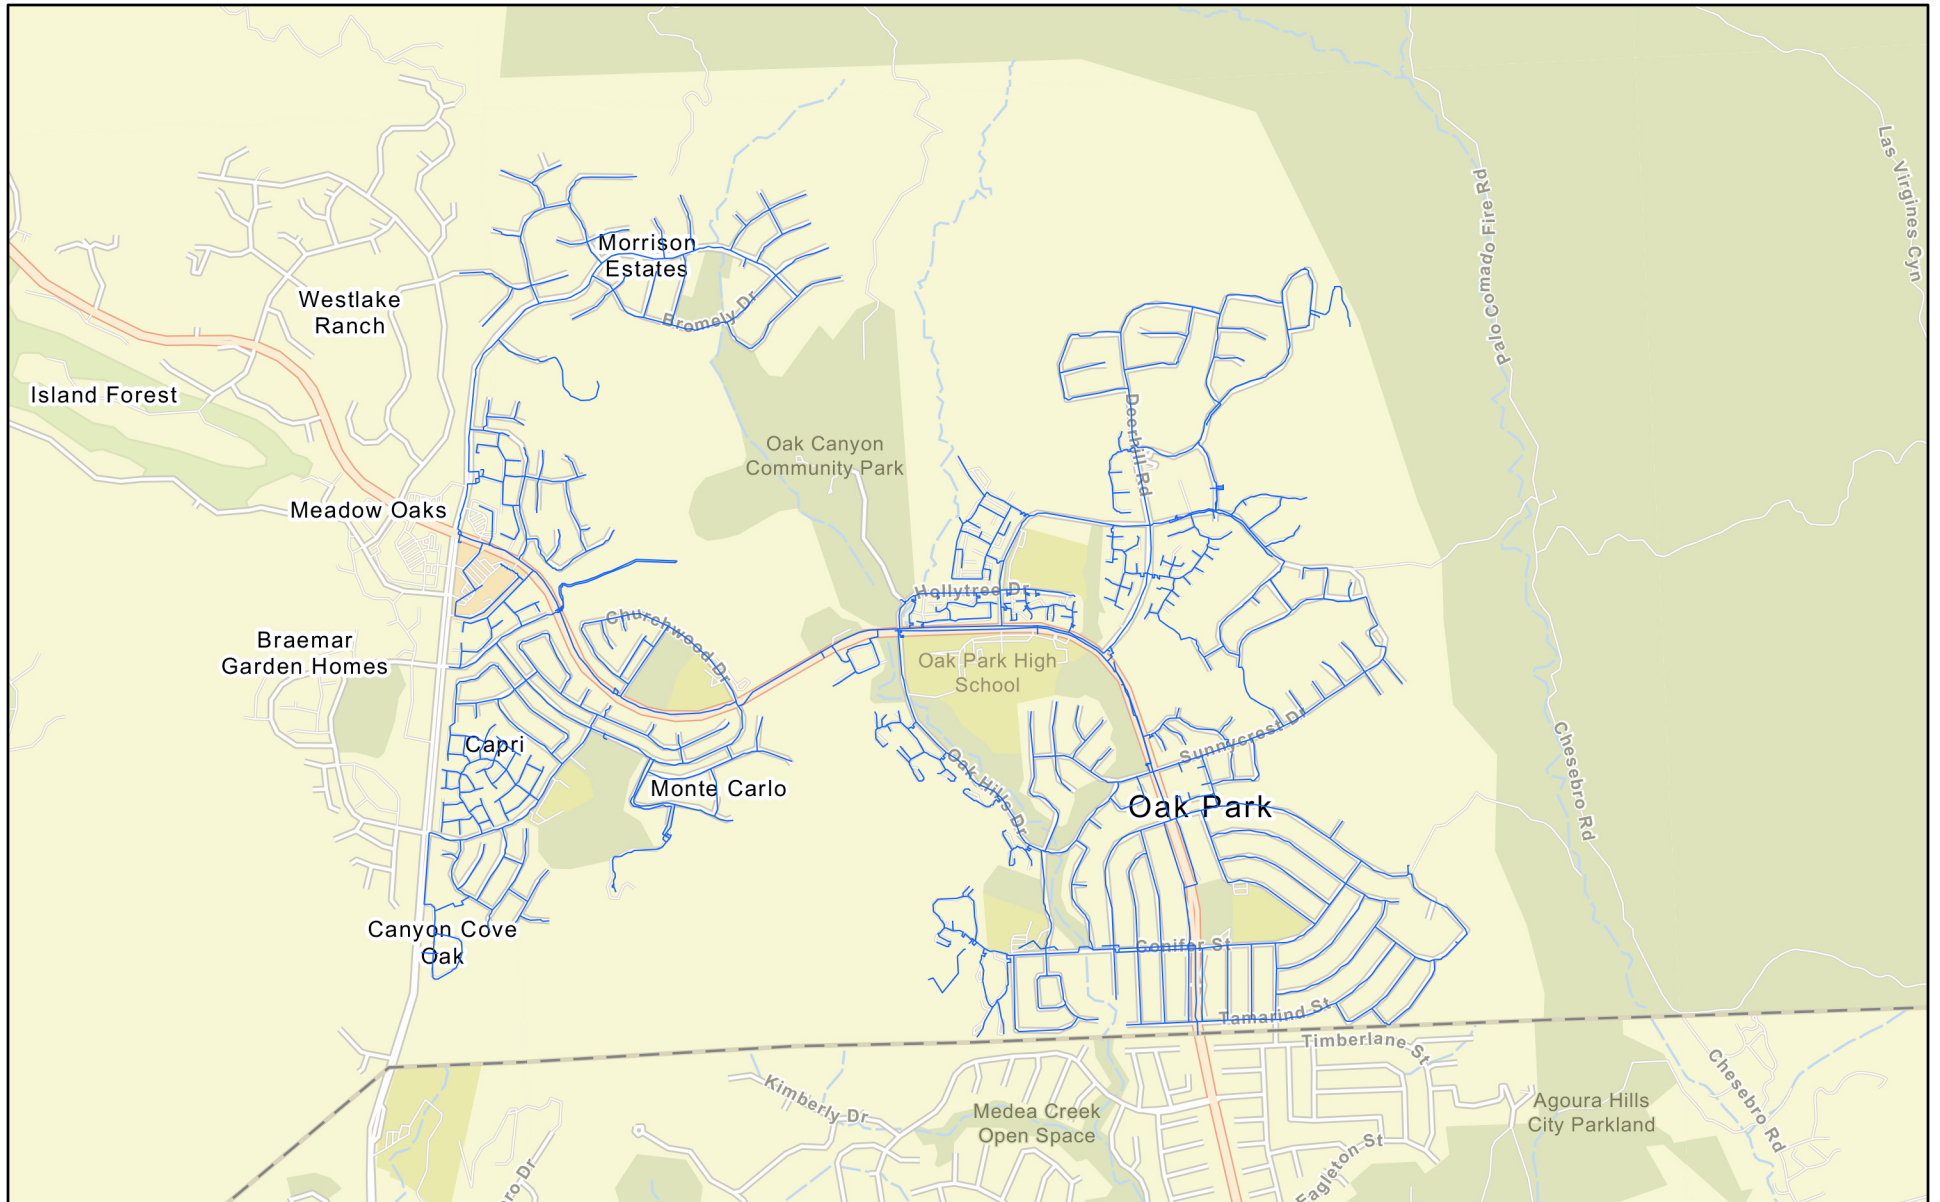

Triunfo Water & Sanitation District Potable Water Service Area

6/12/2025

— Water Mains

Sources: Esri, TomTom, Garmin, FAO, NOAA, USGS, (c) OpenStreetMap contributors, and the GIS User Community